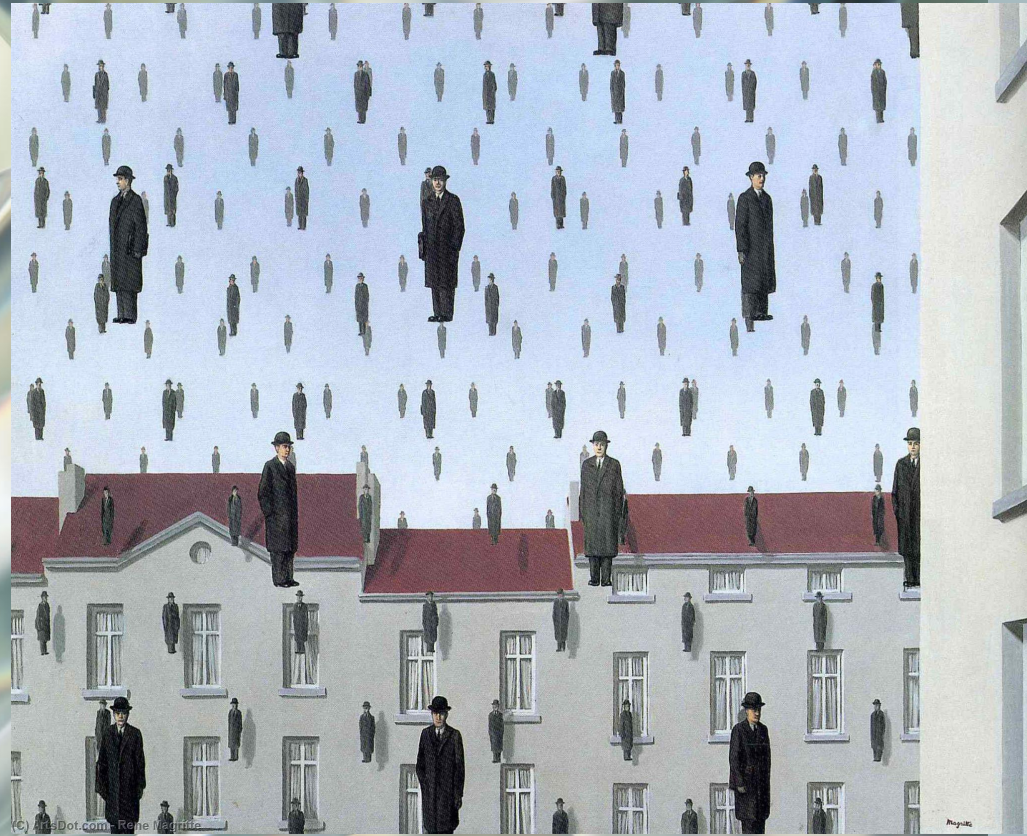

The background is a dynamic, abstract composition of flowing, iridescent liquid. The colors range from deep blues and greens to bright yellows and oranges, creating a shimmering, ethereal effect. The liquid appears to be in motion, with various ripples and folds. Overlaid on this background is the text 'SKY' in a large, dark blue, serif font, and to its right, the text 'Open Call' and 'All mediums welcome' in a smaller, dark blue, serif font.

**SKY**

**Open Call**

All mediums welcome

All mediums welcome,  
but the sky must be an  
important part of the  
subject matter. This  
does not necessarily  
mean artists must  
submit a landscape.  
Rene Magritte's  
"Golconda" is a good  
example of this.

More sky  
examples...